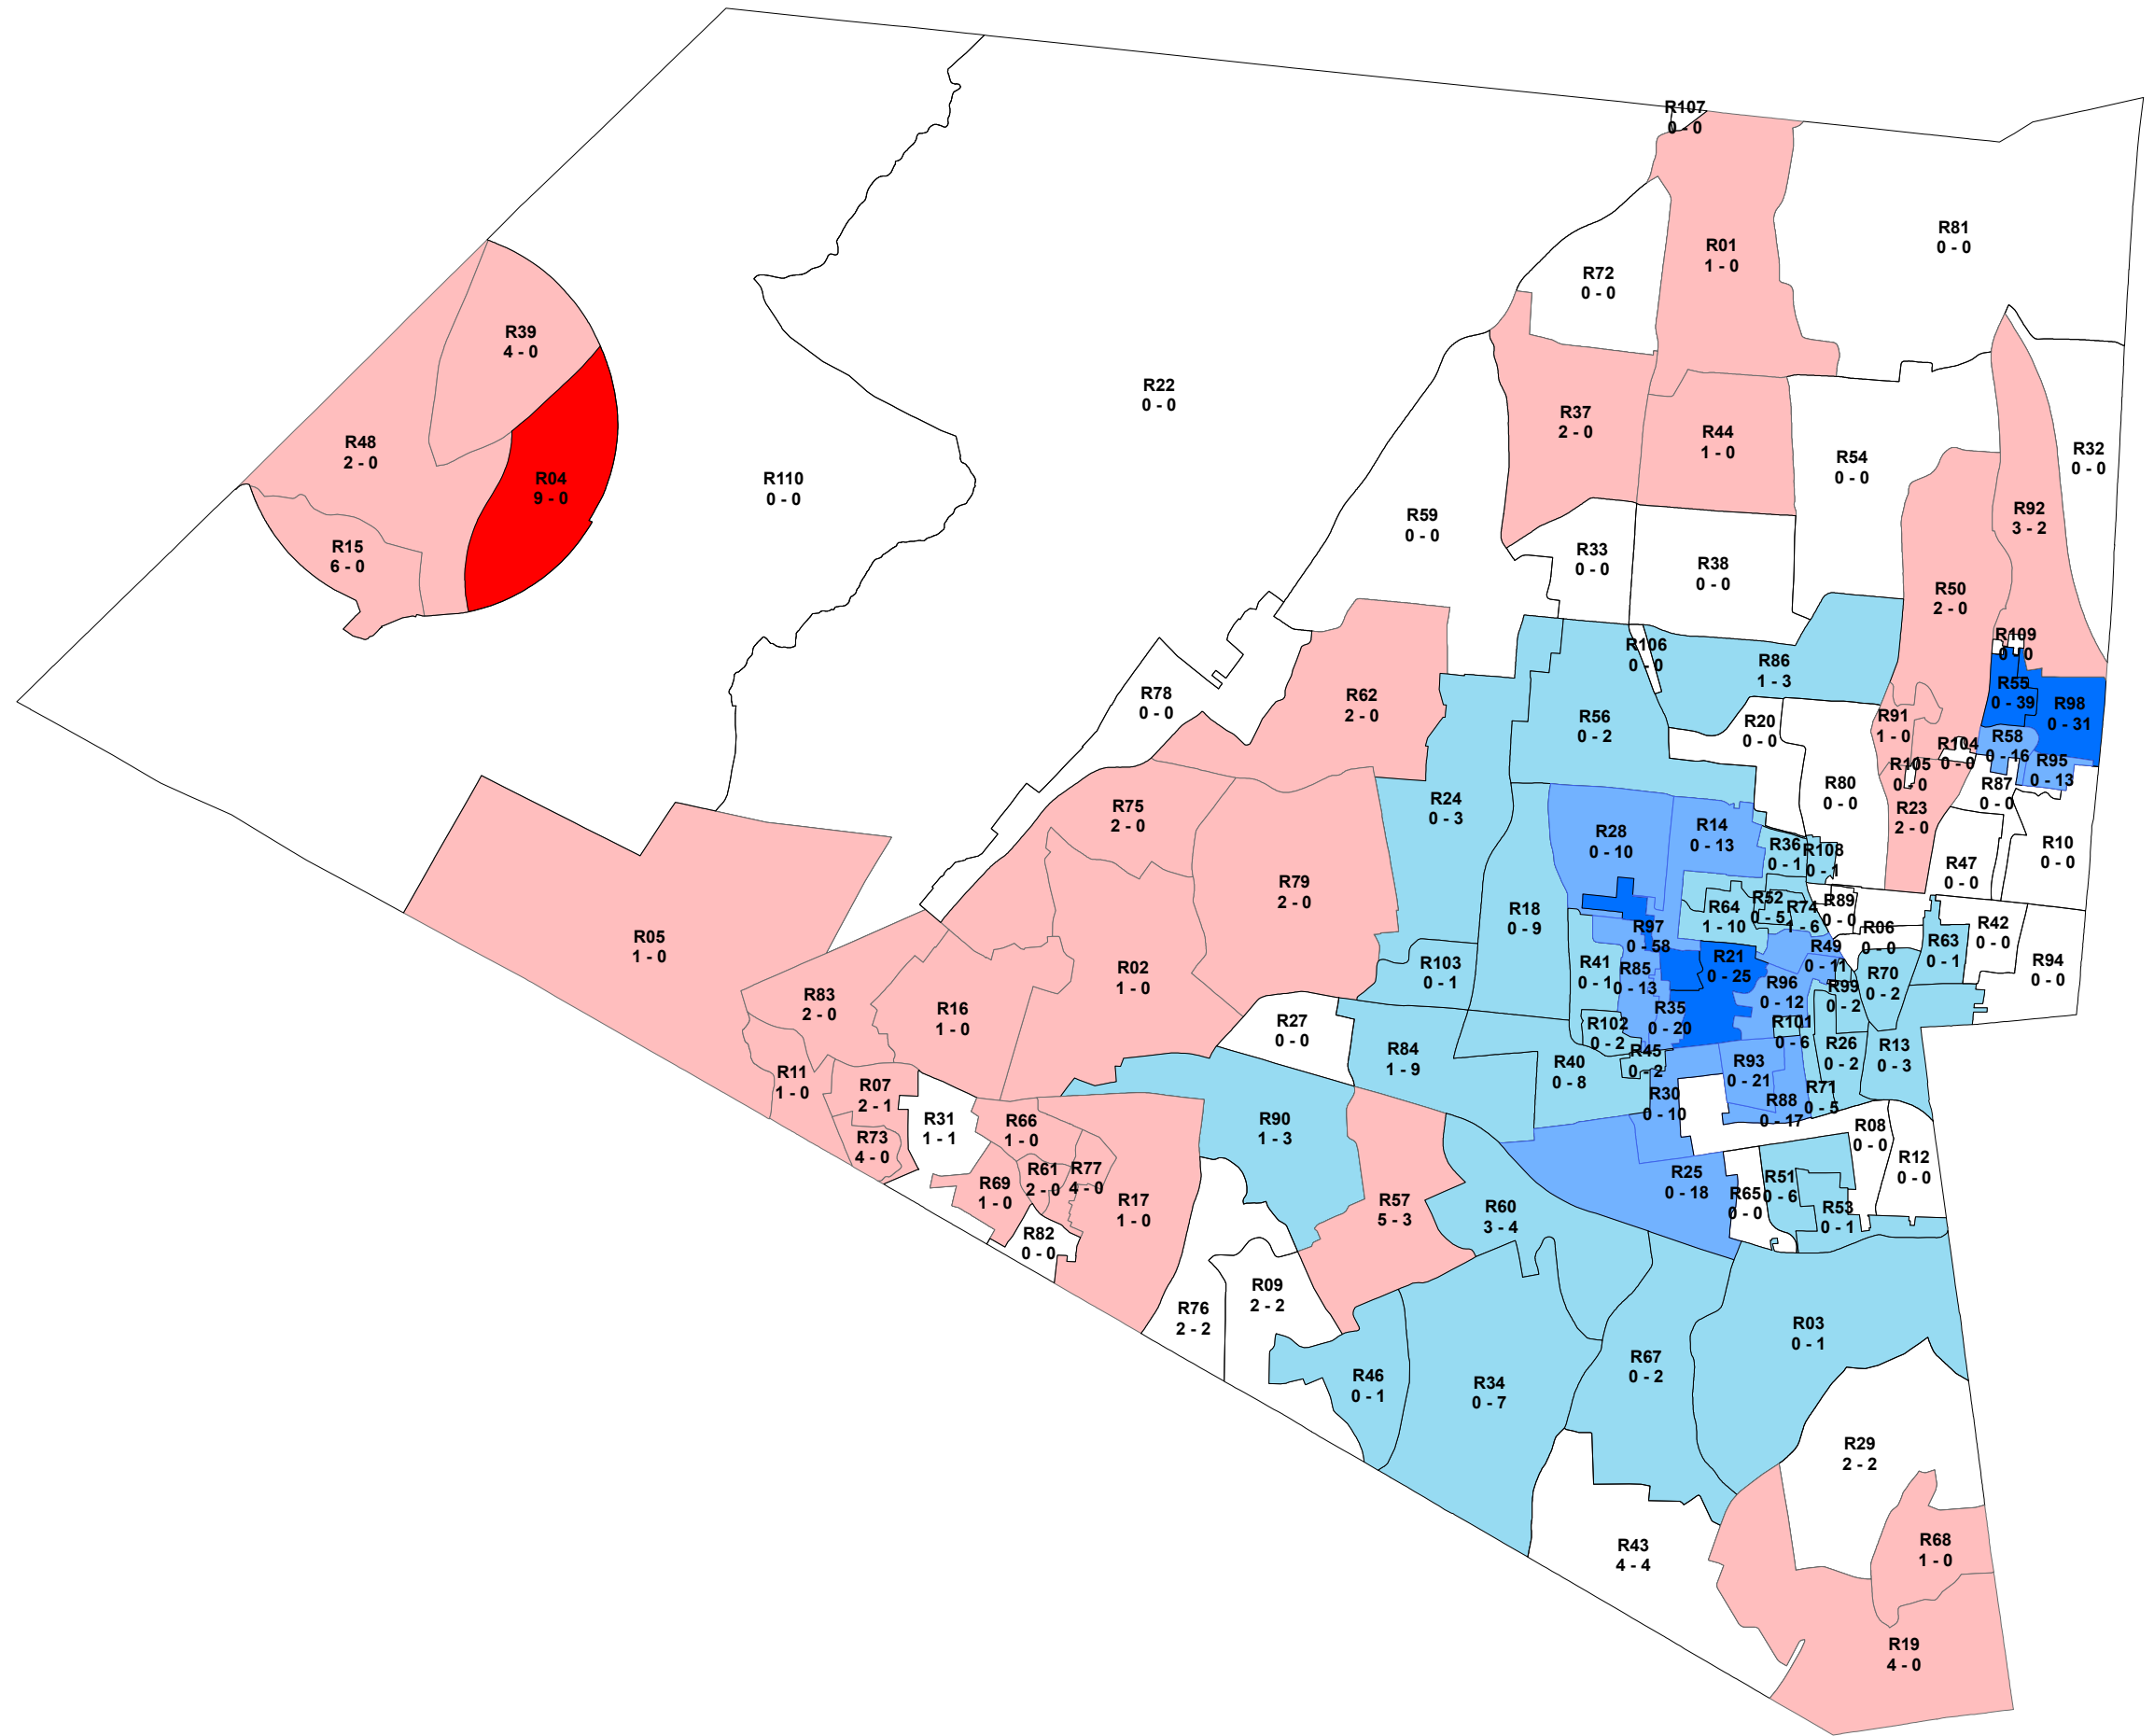

	Day	Sullivan
Clarkstown	268	61
Haverstraw	29	3
Orangetown	131	2
Ramapo	89	453
Stony Point	57	1
Total	574	520

**2017 Conservative Primary (County Executive) - Ramapo
Day (89) -- Sullivan (453)**