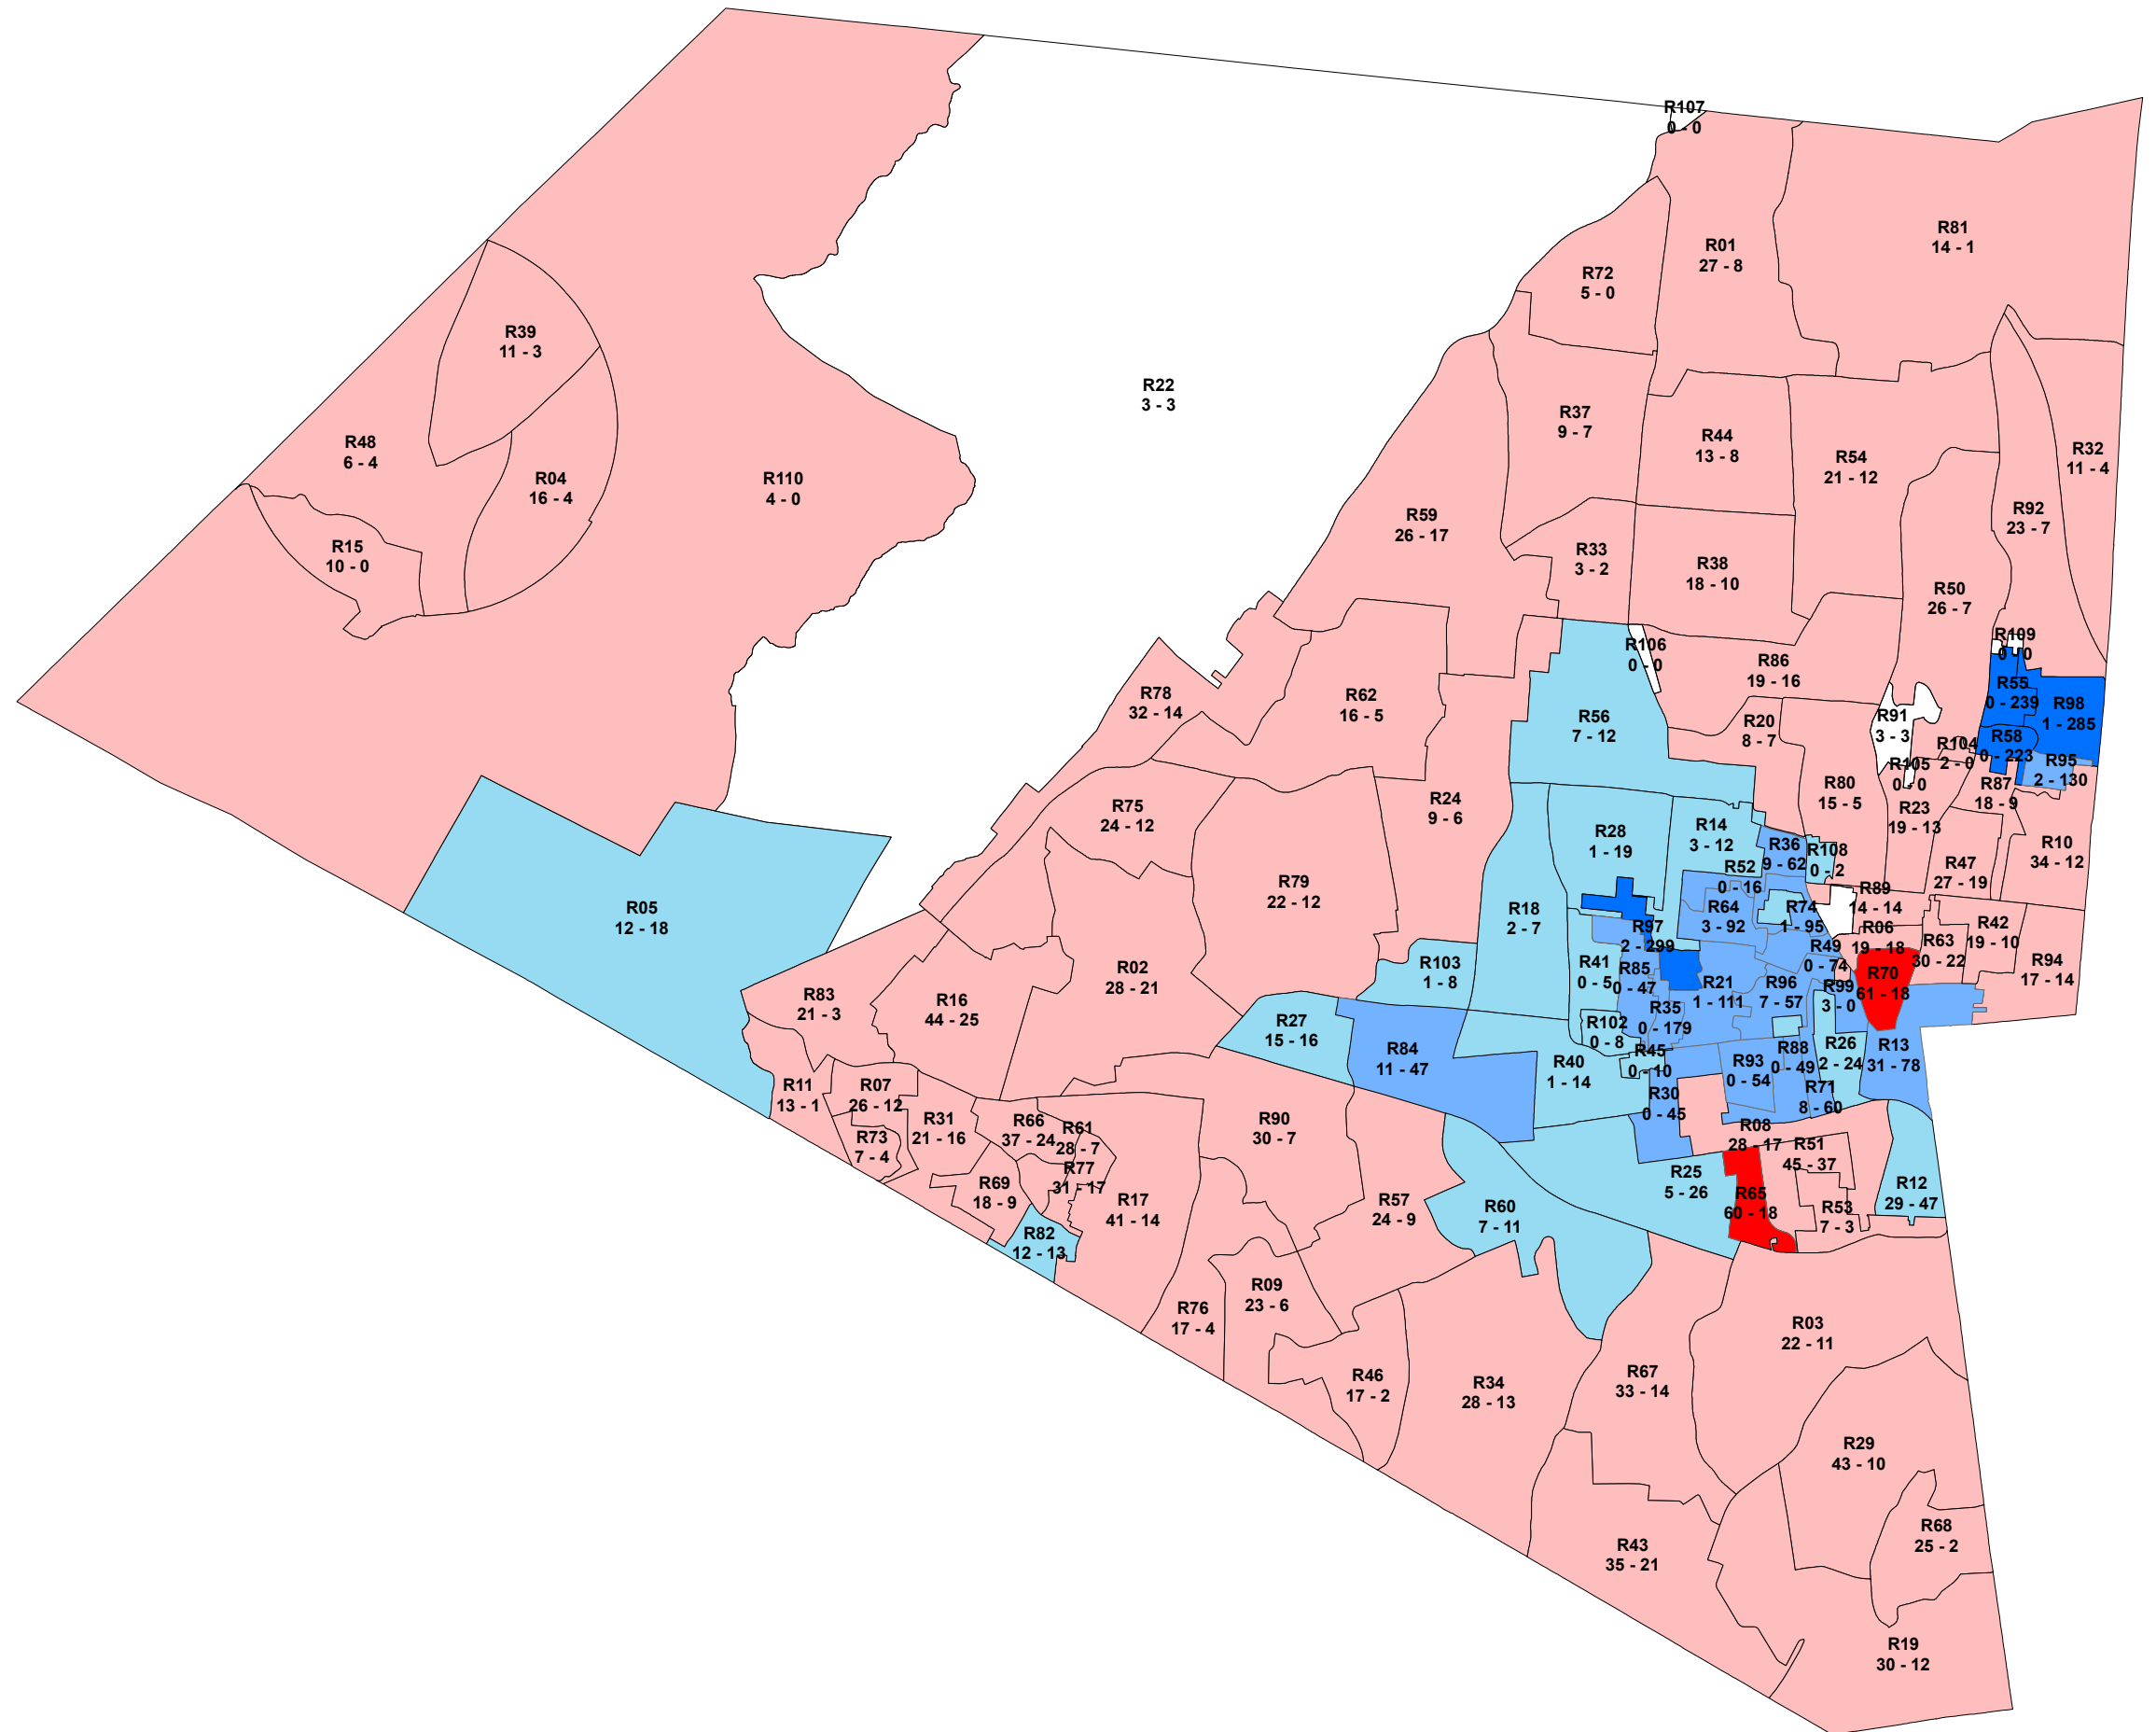

	Cornell	Wolfe
Clarkstown	1797	544
Haverstraw	536	197
Orangetown	1425	345
Ramapo	1621	3190
Stony Point	170	38
Total	5549	4314

2017 Democratic Primary (Surrogate Judge) - Ramapo
Cornell (1621) -- Wolfe (3190)